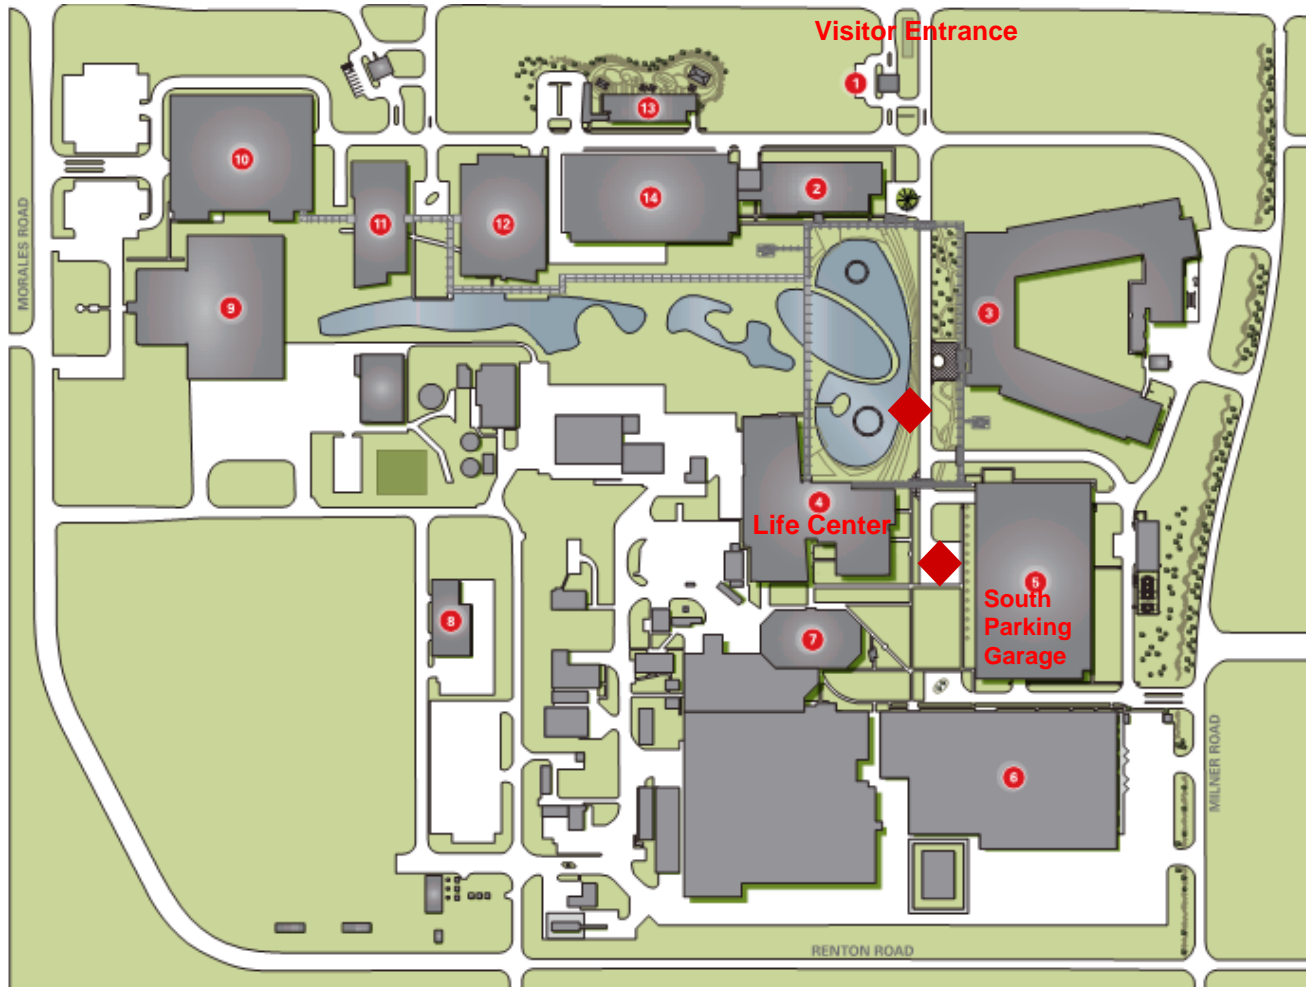

Directions to Halliburton North Belt Facility

LIFE CENTER

3000 North Sam Houston Parkway East, Houston, Texas 77032

The Halliburton North Belt Facility is located on the North Sam Houston Parkway (Beltway 8 Tollway) south feeder between Aldine Westfield and JFK Boulevard.

Turn right into the campus, entering at the Visitor Gate (#1 on the map), where you will check in with the Security Guard (Photo ID is required to enter campus).

Head South until you see the South Parking Garage on your left (#5 on the map) , park in Visitor Parking on the Ground Floor. From there, walk to the Life Center lobby (#4 on the map), near the red firetruck.

EMERGENCY EVACUATION ASSEMBLY AREAS FOR THE LIFE CENTER

DID YOU KNOW

At Halliburton, keeping everyone safe and healthy is our number one priority. You can find more safety tips at www.halliburton.com/HSE